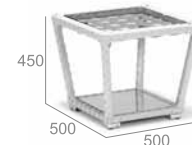

Single sofa
23kg 0.8m³

CF69X-S9021

3 Seaters sofa
37kg 1.42m³

CF69X-S9031

3 Seaters sofa footstool
15kg 0.483m³

CF51X-S9111

Tea table
26kg 0.31m³

CF51X-S9113