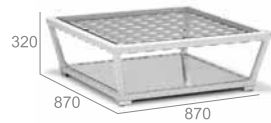

Single sofa
23kg 0.8m³

CF69X-S9021

3 Seaters sofa
37kg 1.42m³

CF69X-S9031

3 Seaters sofa footstool
15kg 0.483m³

CF51X-S9111

Tea table
26kg 0.31m³

CF51X-S9113