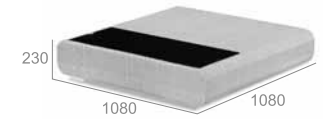

Corner sofa

33.8kg 1.020m³

CF95-1071

Armless single sofa

29kg 0.560m³

CF95-1075

Single sofa with armrest

31.5kg 0.670m³