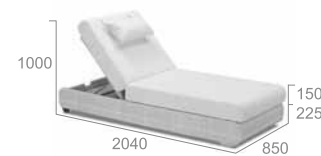

CF95-1546

Adjustable chaise lounge

37.6kg 0.800m³