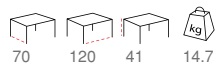

7455 Nosean lounge armchair (knockdown)

Tube size: 25x25x1.2mm

7456 Nosean lounge bench (knockdown)

Tube size: 25x25x1.2mm

7457 Nosean lounge table glass (knockdown)

Tube size: 25x25x1.2mm

ONYX LOUNGE
CONTRACT FURNITURES

7414 Onyx lounge armchair
Tube size: 25x25x1.5mm

7416 Onyx lounge 2 seater bench
Tube size: 25x25x1.5mm

7415 Onyx lounge table glass
Tube size: 50x50x2.0mm

7417 Onyx lounge side table glass
Tube size: 50x50x2.0mm