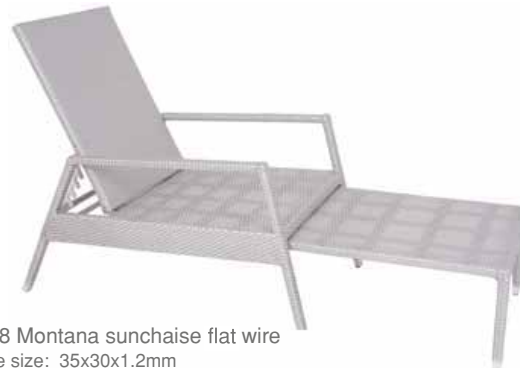

7118 Montana sunchaise flat wire
Tube size: 35x30x1.2mm

116 67.56 01 46