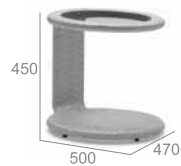

CF66-9121

Ellipse tea table
19.5kg 0.30m³