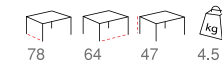

CITRINE

JOYLINE CREATIONS

87 100 91 47 14

78 64 47 4.5

210 85 43 26.5