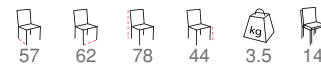

® 5415 Juan armchair
 Tube size: 38x17x1.2mm
 62 56 82 42 4.21 4

® 5414 Juan sidechair
 Tube size: 38x17x1.2mm
 63 44 83 43 3.91 4

® 5411 Aflaties armchair şat wire
 Tube size: 38x17x1.2mm
 60 53 82 42 3.71 4

® 5322 Benidorm 3.8 PE steel wire

Tube size: 38x17x1.2mm

® 5311 Cassis sidechair

Tube size: 38x17x1.2mm

5096 Lavandou barstool 3.8 PE steel wire

Tube size: 38x17x1.2mm

5038 Lavandou 3.8 PE steel wire

Tube size: 38x17x1.2mm

5388 Almeria flat wire
Tube size: 38x17x1.2mm

5353 Nancy flat wire
Tube size: 28x1.8mm

5388 Almeria textylene
Tube size: 38x17x1.2mm

5353 Nancy no wood
Tube size: 28x1.8mm

5027 Monica no wood/flat wire
Tube size: 38x17x1.2mm