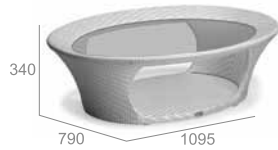

CF81-0541
2010x680x440mm

CF82-0101
1100x570x280mm

CF82-0102
770x400x510mm

CF82-0001
930x810x650mm

CF82-0011
1480x810x650mm

CF82-0021
2040x810x650mm

CF82-0031
700x500x280mm

DREAM GARDEN
DREAMLINE

FLY TO DREAM

DREAMLINE

CF65-9541

2 Seaters tent bed
46kg 1.46m³

CF65-9031

Footstool
6.5kg 0.18m³

CF66-9567

Left corner sofa
28kg 1.94m³