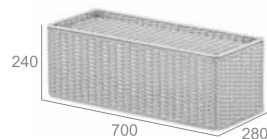

CF95-1633
Basket
6.4kg 0.056m³