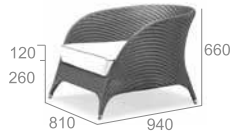

LOTUS
DREAMLINE

CF55-8001
Single sofa
6.65kg 0.54m³