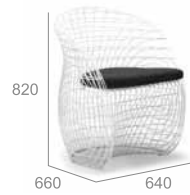

WW55-2301
Armrest dining chair