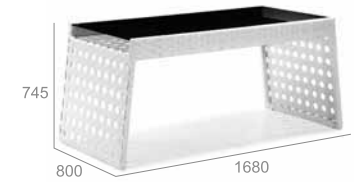

CF69X-S9336

Long dining table
39kg 0.35m³