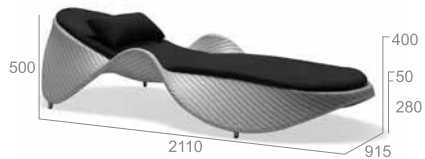

CF66-9121

Ellipse tea table
19.5kg 0.30m³