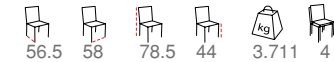

5104 Vigo 2 teak
 Tube size: 22x22x2.0mm
 38 35 63 2.94

5108 Vigo 4 flat wire
 Tube size: 22x22x2.0mm
 50 51 80 44 42 6

5074 Vigo 3 flat wire
 Tube size: 22x22x2.0mm
 40 36 91 78 3.64

5108 Vigo 4 teak
 Tube size: 22x22x2.0mm
 50 51 80 44 3.12 6

5074 Vigo 3 teak
 Tube size: 22x22x2.0mm
 40 36 91 78 3.74

5332 Salerno armchair flat wire
Tube size: 25x2.0mm

5059 Strasbourg armchair flat wire
Tube size: 25x2.0mm

5054 Strasbourg sidechair flat wire
Tube size: 25x2.0mm

® 5012 Marsala armchair flat wire
Tube size: 28x1.8mm

CHAIRS

CONTRACT FURNITURES

® 5085 St Tropez deluxe barstool
 Tube size: 38x17x1.2mm
 54 64 109.57 75 .654

® 5315 St Tropez deluxe
 Tube size: 38x17x1.2mm
 50 53 79 44 4.91 2