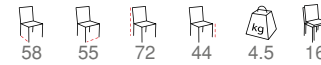

60 51 75 45 2.8 16

5416 Cremona side chair flat wire
Tube size: 25x2.0mm

63 44 81 46 3.51 5

5416 Cremona side chair PC flat wire
Tube size: 25x2.0mm

63 44 81 46 3.5 15

5093 Monica no wood/flat wire
Tube size: 25x2.0mm

60 49 75 45 2.9 16

5419 Cremona armchair flat wire
Tube size: 25x2.0mm

63 56 81 46 4.21 5

® 5425 Juan armchair open back
Tube size: 38x17x1.2mm

62 56 82 42 4.2 14

5326 Blanca 3.8 PE steel wire
Tube size: 28x2.0mm

5326 Blanca aluminium
Tube size: 28x2.0mm

5022 Lagoa 3.8 PE steel wire
Tube size: 30x1.8mm

® 5062 Nadia flat wire
Tube size: 25x2.0mm

5081 Brava stackable 3.8 PE steel wire
Tube size: 28x2.0mm

5081 Brava stackable aluminium
Tube size: 28x2.0mm