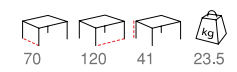

DIVA SET
JOYLINE CREATIONS

7936 Diva bench
flat wire 7 x 1.5mm

7935 Diva armchair
flat wire 7 x 1.5mm

7942 Diva footrest
flat wire 7 x 1.5 mm

7938 Diva table 60 x 60
flat wire 7 x 1.5 mm

7939 Diva table 120 x 70
flat wire 7 x 1.5 mm