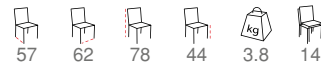

® 5415 Juan armchair
 Tube size: 38x17x1.2mm
 62 56 82 42 4.21 4

® 5414 Juan sidechair
 Tube size: 38x17x1.2mm
 63 44 83 43 3.91 4

® 5411 Aflaties armchair şat wire
 Tube size: 38x17x1.2mm
 60 53 82 42 3.71 4

® 5322 Benidorm 3.8 PE steel wire

Tube size: 38x17x1.2mm

® 5311 Cassis sidechair

Tube size: 38x17x1.2mm

5096 Lavandou barstool 3.8 PE steel wire

Tube size: 38x17x1.2mm

5038 Lavandou 3.8 PE steel wire

Tube size: 38x17x1.2mm

5388 Almeria flat wire
Tube size: 38x17x1.2mm

5353 Nancy flat wire
Tube size: 28x1.8mm

5388 Almeria textylene
Tube size: 38x17x1.2mm

5353 Nancy no wood
Tube size: 28x1.8mm

5027 Monica no wood/flat wire
Tube size: 38x17x1.2mm